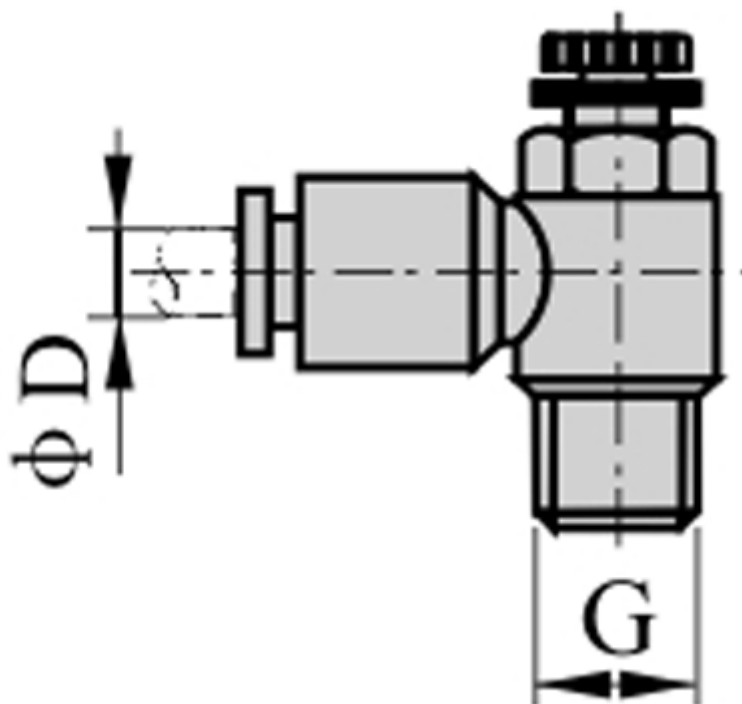

Data Sheet

Article number: 58ESL6M5

Description: Fitting ESL6M5, out flow control
thread M5, tube diameter 6

Measures

D = 6
Thread = M5